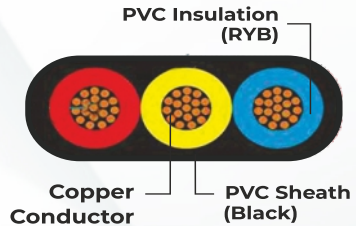

APPLICATIONS

SAMUDRA PUMPS (INDIA) PVT LTD

Registered office: 1st Floor, Door No.737/2, Sai Aashrya, Puliyakulam Road, Coimbatore – 641 045, Tamilnadu, India

E-Mail: info@samudrapumps.com | +91 422 498 2255