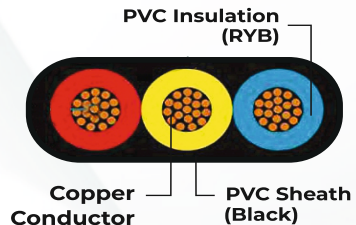

APPLICATIONS

SAMUDRA PUMPS (INDIA) PVT LTD

Registered office: 1st Floor, Door No.737/2, Sai Aashrya, Puliyakulam Road, Coimbatore – 641 045, Tamilnadu, India

E-Mail: info@samudrapumps.com | +91 422 498 2255